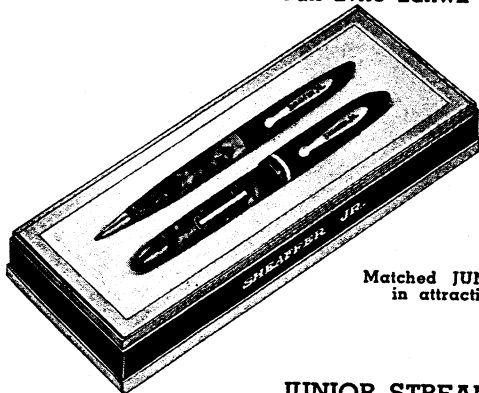

Matched JUNIOR Ensemble in attractive gift box.

JUNIOR STREAMLINED BALANCE

Color	Label $3.95		List $2.75		List $2.00	
	Ensemble Code	Code	Pen Code	Code	Pencil Code	Code
Black	2L70	JAXOC	2WS	JATYM	LVAX	JAVOS
Gray						
Pearl	2A70	JAXUD	A2WS	JAVAN	AVAX	JAVUT
Ebonized Pearl	2D70	JAXYF	D2WS	JAVEP	DVAX	JAVYV
Rose Glow	2F70	VOPRU	F2WS	JAVIR	FVAX	JAXAW
Visulated—(Lever Style)						
Black	2L20	THARO	2V	TECAP	LVAX	JAVOS
Gray						
Pearl	2A20	TROCE	A2V	TROBE	AVAX	JAVUT
Ebonized Pearl	2D20	JAXEZ	D2V	JATOK	DVAX	JAVYV
Rose Glow	2F20	JAXB	F2V	JATUL	FVAX	JAXAW